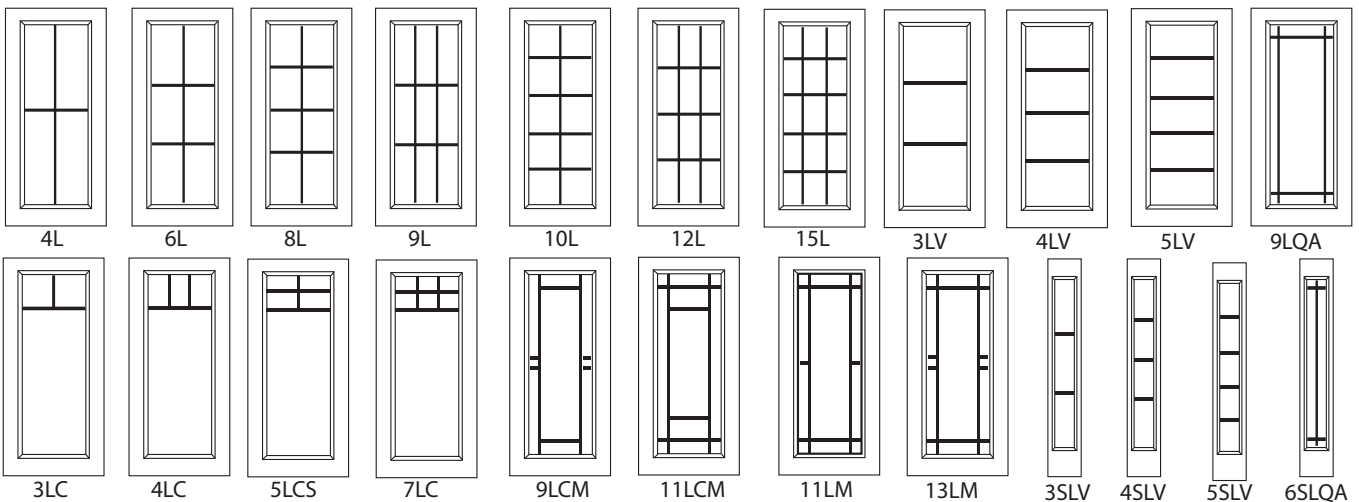

FIBERGLASS DOOR AND SIDELITE SDL CONFIGURATIONS