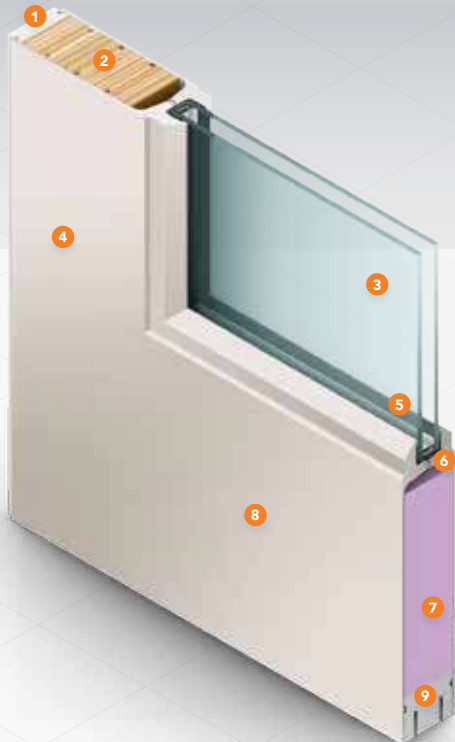

FEATURES & BENEFITS

1. 1 COMPOSITE STILE CAP
2. 2 FULL LENGTH LVL (*Hinge & Strike side, for extra rigidity*)
3. 3 INSULATED $\frac{3}{4}$ " GLASS (LoE 272)
4. 4 COMPRESSION MOLDED FIBERGLASS SKIN
5. 5 LEAK PROTECTION GLAZING TAPE
6. 6 INTEGRALLY MOLDED GLASS STOP
7. 7 HIGH INSULATION RIGID FOAM
8. 8 ADA COMPLIANT BOTTOM RAIL
9. 9 COMPOSITE BOTTOM CAP