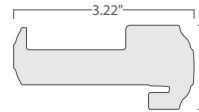

Astragal/Mullions

PA965