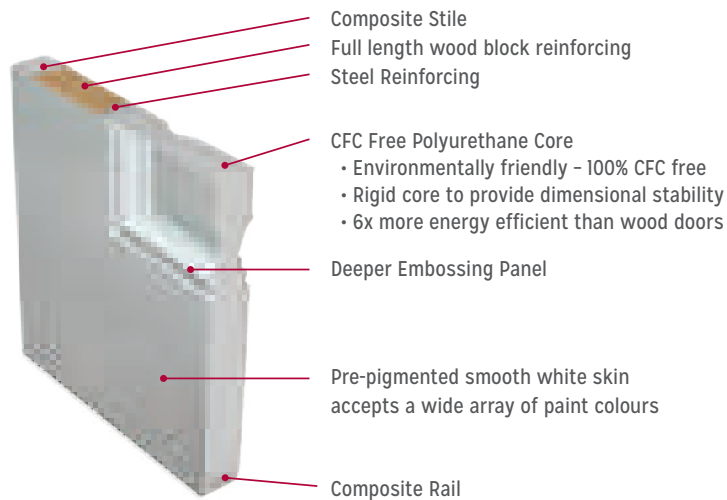

Energy Efficiency

Filled with an insulating core of 100% CFC-free polyurethane foam, providing an excellent R rating, while bonding the two door skins together.

Performance

Rigid structure prevents bowing and warping in extreme temperatures. The fiberglass skins are resistant to dents, dings, splintering, and corrosion.

Completely Waterproof

Our full length composite stiles and rails provide complete waterproofing for the door's insulation. These stiles will not splinter like wood or delaminate like steel.

25 Limited
 Manufacturer's
YEAR Warranty