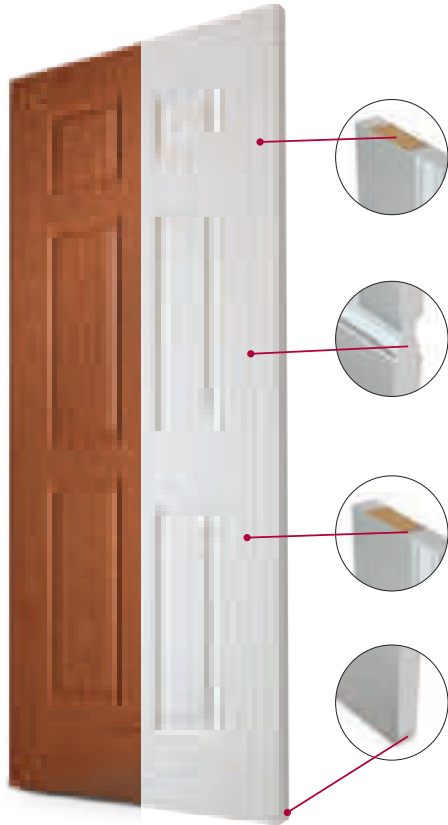

Sidelite bead PA966

Brickmold PA964

FIBERGLASS

DOOR SLABS

Specifically designed to withstand the harsh Canadian climate.

Exceptional Security

Our full length steel reinforced wood lock block offers exceptional security while allowing a range of hardware mounting options.