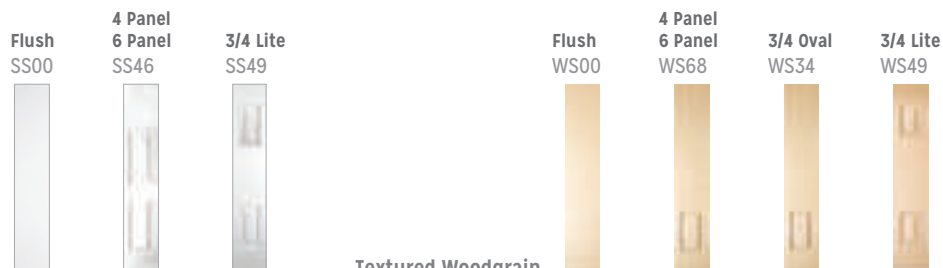

SIDELITES (MATCHING SLABS ARE LISTED)

Smooth White

	Flush SS00	4 Panel 6 Panel SS46	3/4 Lite SS49
13 3/4" x 79"	•	•	•
11 3/4" x 79"	•	•	•

Textured Woodgrain

	Flush WS00	4 Panel 6 Panel WS68	3/4 Oval WS34	3/4 Lite WS49
13 3/4" x 79"	•	•	•	•
11 3/4" x 79"	•	•	•	•