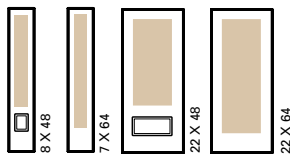

Available Transoms

Privacy Level

MATISSE GLASS DETAILS

- A White Acid Etched
- B Superline
- C Silver Coming