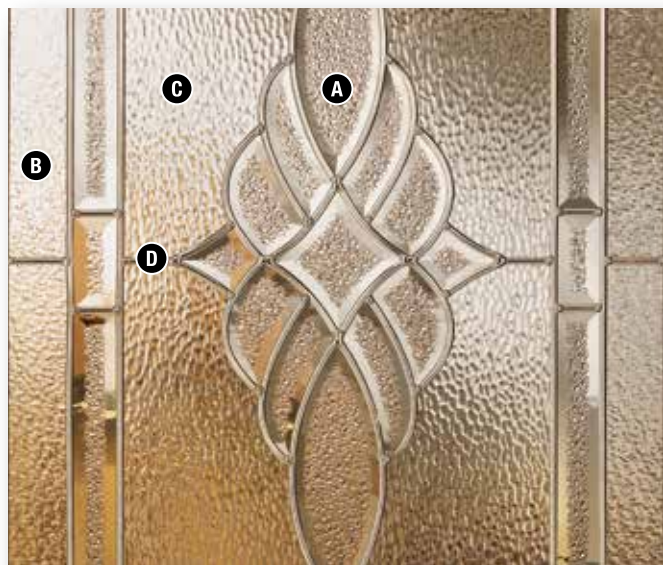

See opposite page for additional glass sizes for this collection.