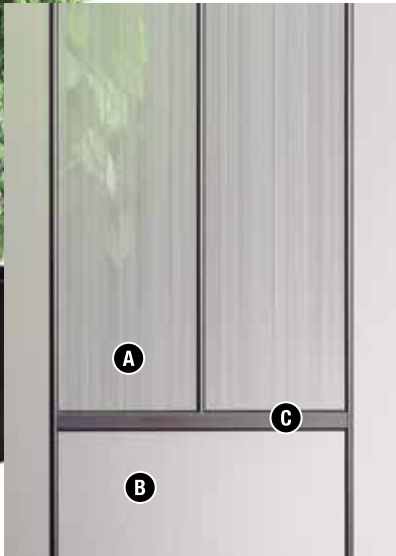

MICA

MI-764 MI-2264