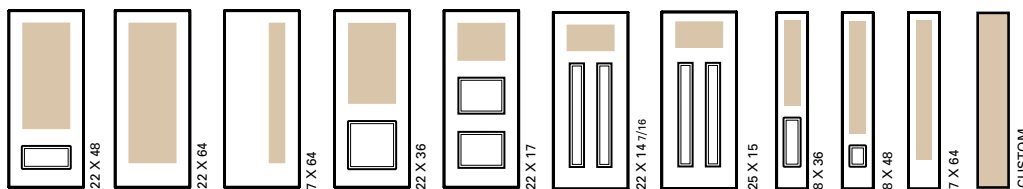

KINGSTON STANDARD SIZES AVAILABLE