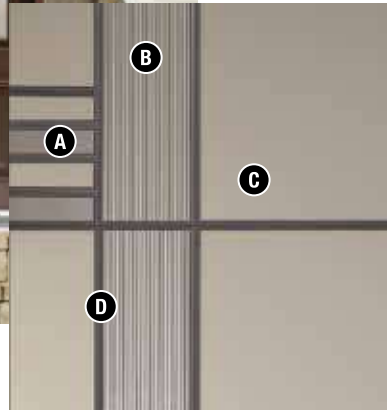

IMOLA GLASS DETAILS

- A Transparent Bronze
- B Narrow Reeded
- C Bronze Acid Etched
- D Pewter Caming

MI-848

MI-2248

Privacy Level