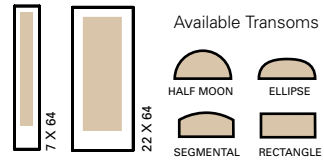

DI-764

DI-2264

Privacy Level