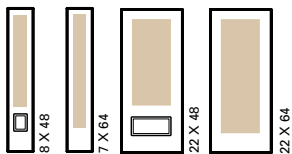

ANYA GLASS DETAILS

A	Screen
B	Linata
C	Grey Acid Etched
D	Superline
E	Pewter Caming

Available Transoms

Privacy Level