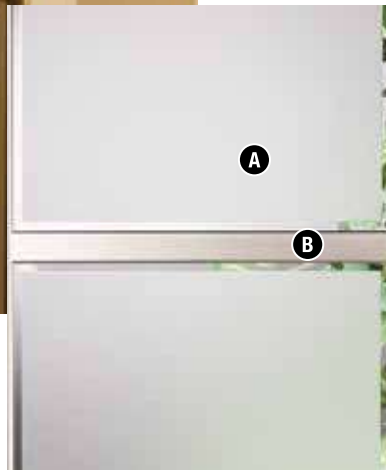

DI-764

DI-2264

Privacy Level