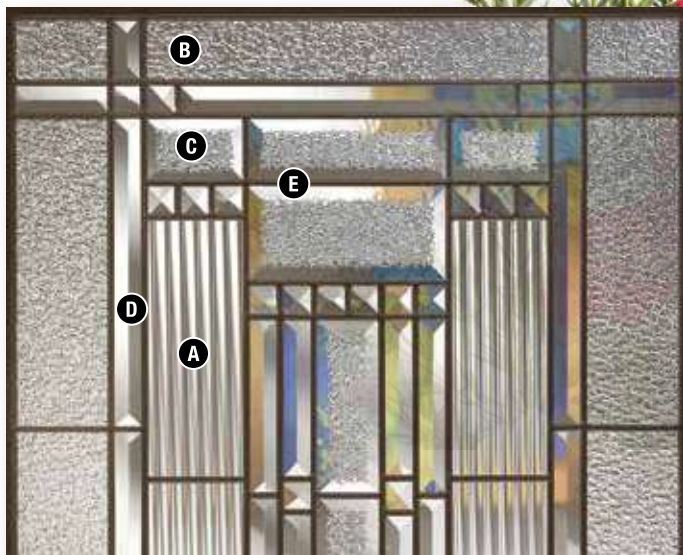

# KINGSTON

KINGSTON KI-2248 and Sidelites KI-848

KINGSTON GLASS DETAILS

A	1/2" Reeded
B	Granite
C	Sparkolite Bevel
D	Clear Bevel
E	Patina or Black Chrome Caming

Privacy Level

See opposite page for additional glass sizes for this collection.