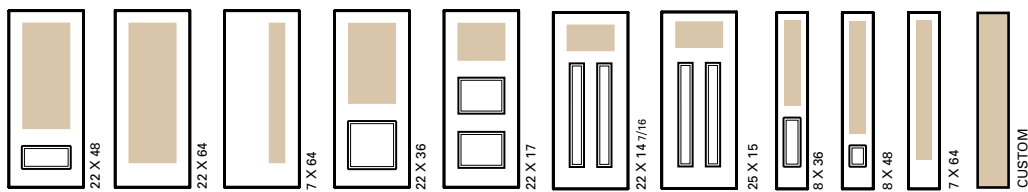

PINE VALLEY STANDARD SIZES AVAILABLE

Available Transoms