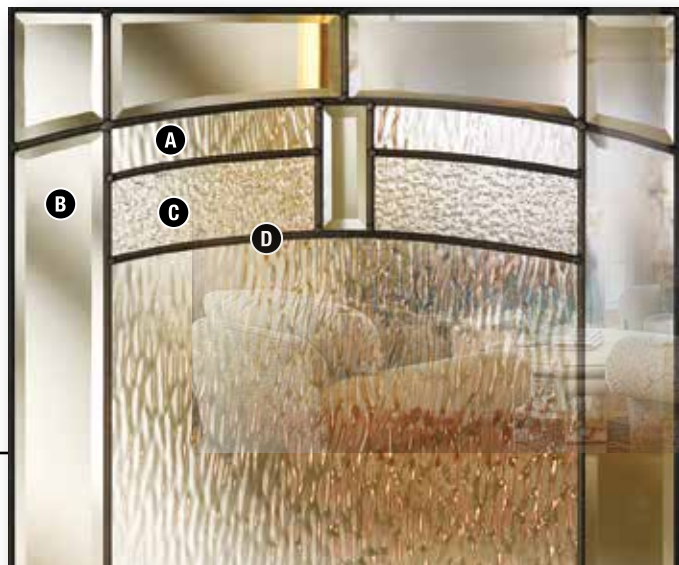

## LISBON STANDARD SIZES AVAILABLE

Available Transoms

PINEVALLEY GLASS DETAILS

- A Clear Water
- B Clear Bevel
- C Granite Glass
- D Patina Caming

Privacy Level

See opposite page for additional glass sizes for this collection.